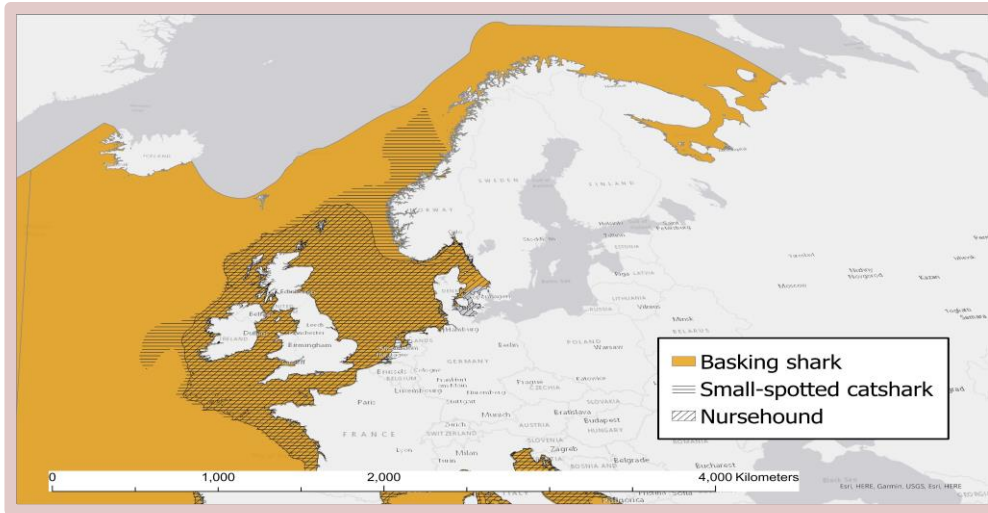

# Know Your Seals

(most commonly seen along the Iveragh coast)

## Common seal

*Phoca vitulina*/ Rón beag

## Grey seal

*Halichoerus grypus*/ Rón glas

# Know Your Sharks

(most commonly seen along the Iveragh coast)