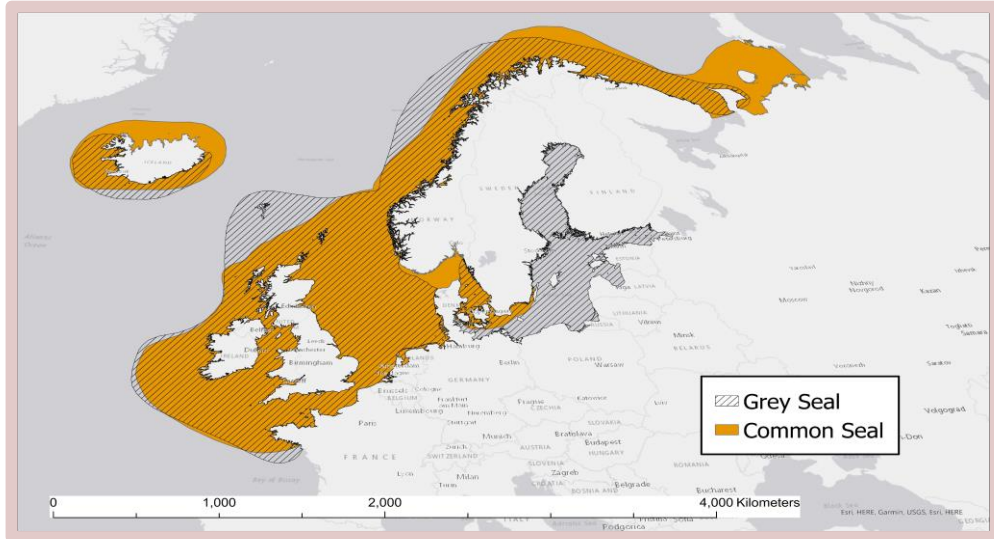

## Fin Whale

*Balaenoptera physalus*/  
Droimeiteach

# Know Your Seals

(most commonly seen along the Iveragh coast)